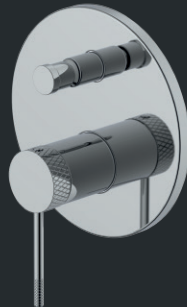

# Yahya

Also available in:

SATIN GOLD

MATT BLACK

**High basin mixer**  
QNo44 without p.u.w. /  
QNo45 with p.u.w.

**Basin mixer**  
QNo04 without p.u.w. /  
QNo05 with p.u.w.

**Wall basin mixer**  
QNo63

**Sink mixer**  
QNo23