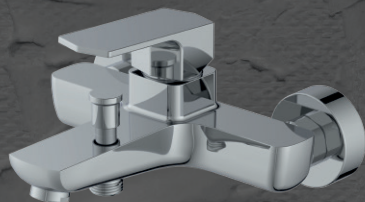

Bath mixer

YA055 with shower set /
YA056 without shower set