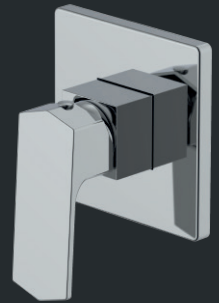

# Line PLUS

Also available in:

SATIN GOLD

MATT BLACK

**High basin mixer**  
YA044 without p.u.w. /  
YA045 with p.u.w.

**Built-in bath mixer**  
YA000

**Sink mixer**  
YA023

**Wall basin mixer**  
YA063