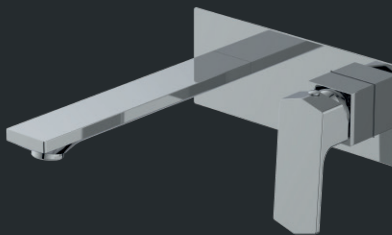

# Line PLUS

Also available in:

SATIN GOLD

MATT BLACK

**High basin mixer**  
YA044 without p.u.w. /  
YA045 with p.u.w.

**Built-in bath mixer**  
YA000

**Sink mixer**  
YA023

**Wall basin mixer**  
YA063