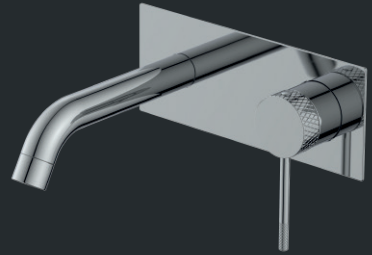

# Yahya

Also available in:

SATIN GOLD

MATT BLACK

**High basin mixer**  
QNo44 without p.u.w. /  
QNo45 with p.u.w.

**Basin mixer**  
QNo04 without p.u.w. /  
QNo05 with p.u.w.

**Wall basin mixer**  
QNo63

**Sink mixer**  
QNo23